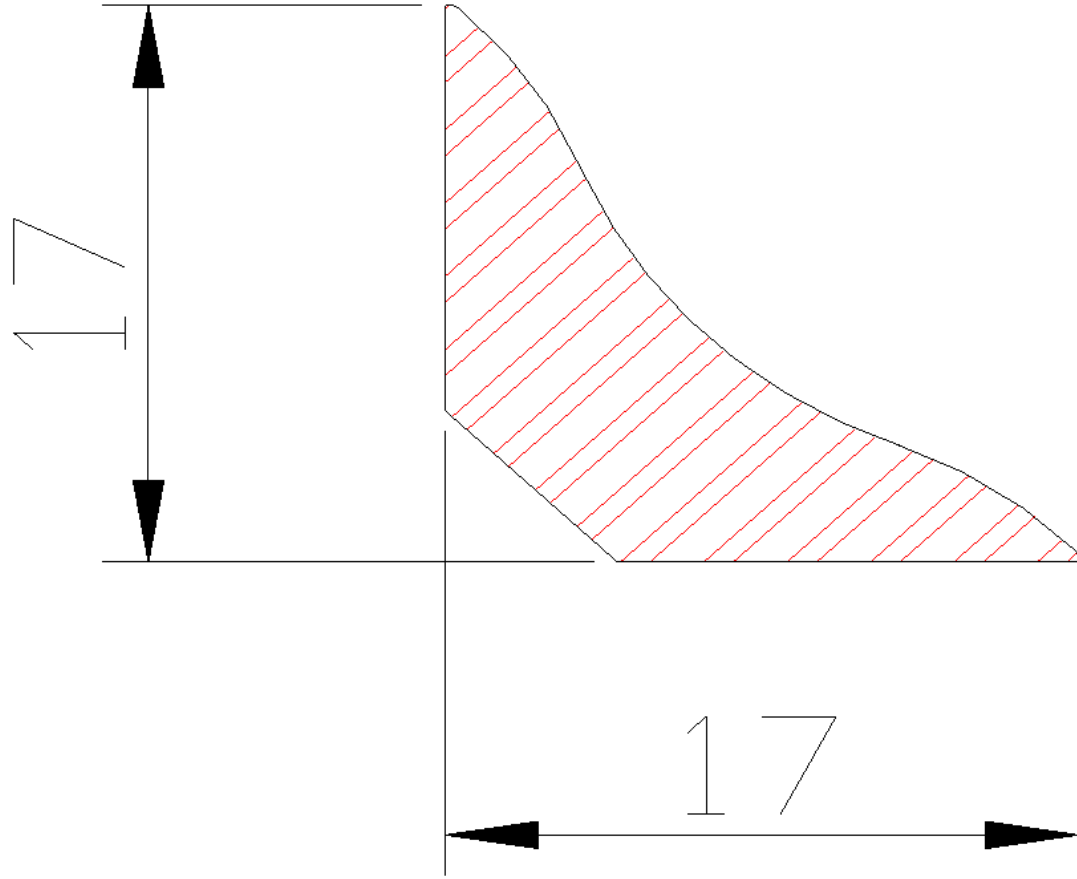

## Product Details:

- Easy to cut to size and shape
- Can be fitted using pins or adhesive
- 100% water resistant
- Can be shaped to fit uneven walls or bay windows by using hot water or air
- Supplied in any length ( standard 2 or 2.4m)
- Made from 75% recycled materials and is 100% recyclable
- Can be over painted if required with standard gloss paints
- Available in a standard range of colours or can be supplied in any match dependent on volume