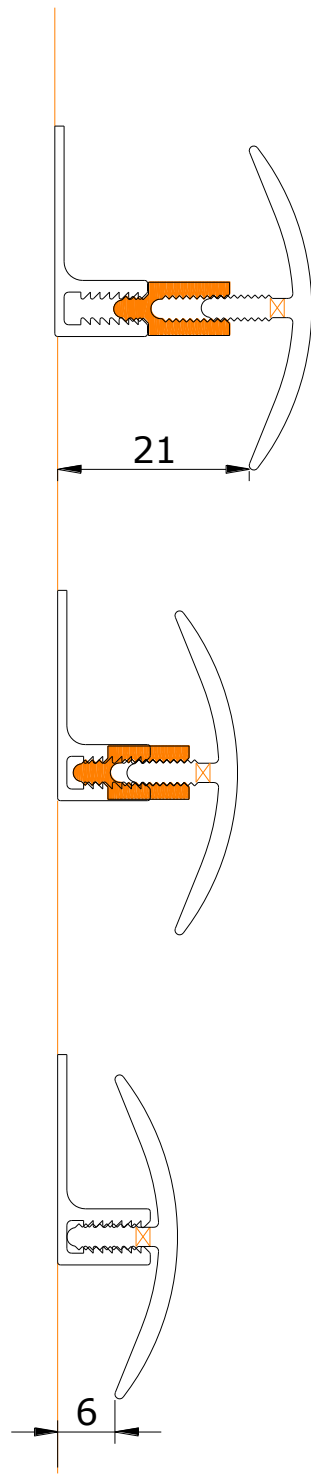

# Scotia

A polymer composite scotia, that can be decorated with a durable hot stamp foil in any wood or stone effect required, or laminated with a real wood veneer or paper wrap.

## Product Details:

- Easy to cut to size and shape
- Can be fitted using pins or adhesive
- 100% water resistant
- Can be shaped to fit uneven walls or bay windows by using hot water or air
- Supplied in any length ( standard 2 or 2.4m)
- Made from 75% recycled materials and is 100% recyclable
- Can be over painted if required with standard gloss paints
- Available in a standard range of colours or can be supplied in any match dependent on volume

# Standard Universal Door Bar

This PVC door threshold is manufactured with a flexible co-extruded hinge to allow it to be used in any of the height situations shown below and is decorated with a durable man made veneer that can be matched to any wood or stone effect required.

## Product Details:

- Suitable for all wood, laminate, vinyl and engineered floors
- Combination of transition and leveling/reducing profile
- Transition for same level floors from 7-21 mm
- Compensation of height difference with differing floor heights from 0-17 mm
- No screws necessary in the fixing of the covering profile
- Mounting rail can be fixed with screws or adhesive
- Adapts automatically in height and inclination
- Absolutely no gaps in the height range