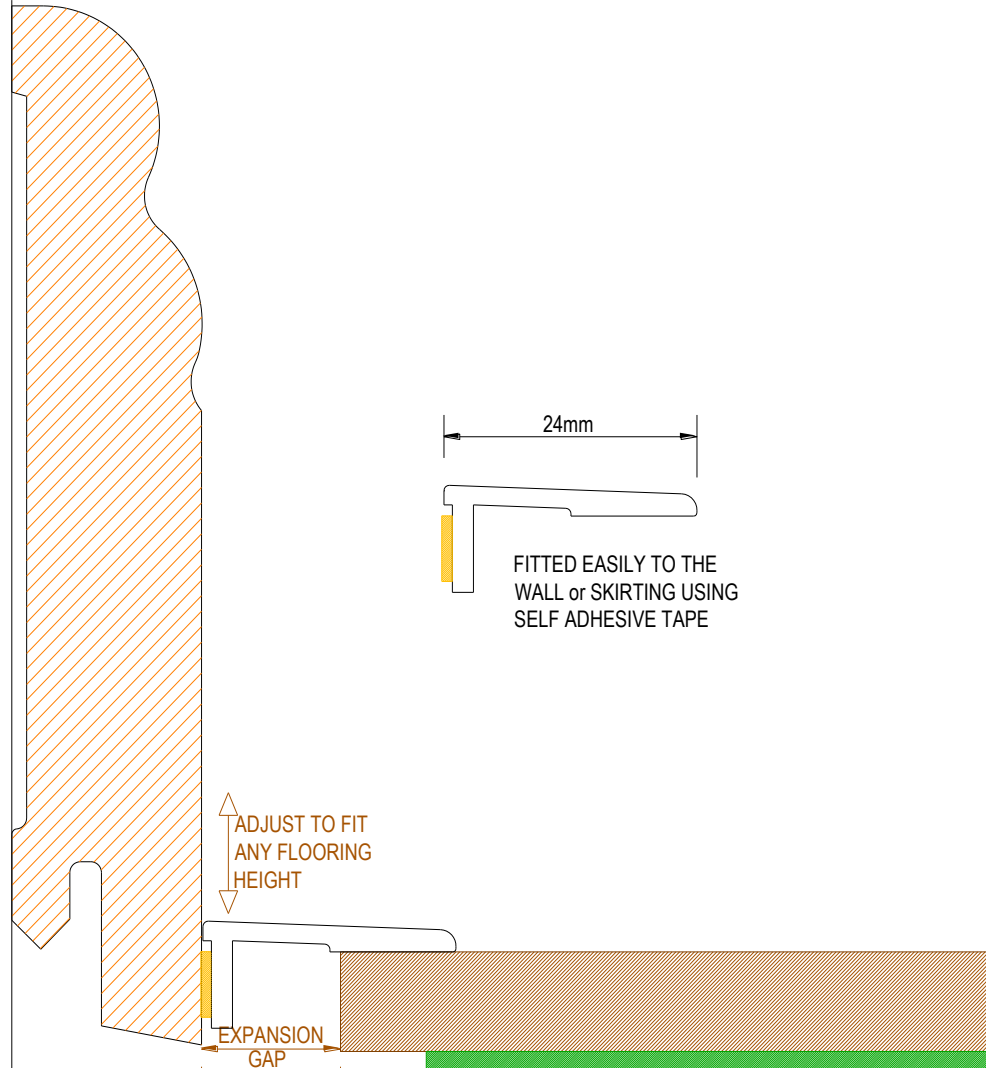

## Product Details:

- Suitable for all wood, laminate, vinyl and engineered floors
- Compensation of height difference with differing floor heights from 0-15 mm
- No screws necessary in the fixing of the covering profile
- Combination of transition and leveling/reducing profile
- Adapts automatically in height and inclination
- Mounting rail can be fixed with screws or adhesive
- Transition for same level floors from 8-22 mm

## Product Details:

- Easy to cut to size and shape
- Easy to fit, no pins, screws or adhesive required
- 100% water resistant
- Supplied in any length ( standard 2m)
- Available in any colours to match any flooring dependent on volume
- Suitable for floors between 7 and 14mm

# Stick on Edge Trim

This brand new DIY friendly room edge trim that is decorated with a durable hot stamp foil, can be manufactured in any wood or stone effect required and gives a clean, discrete finish to any room.

## Product Details:

- Easy to cut to size and shape
- Easy to fit, no pins, screws or adhesive required
- 100% water resistant
- Supplied in any length ( standard 2m)
- Available in any colours to match any flooring dependent on volume
- Suitable for floors of ANY HEIGHT