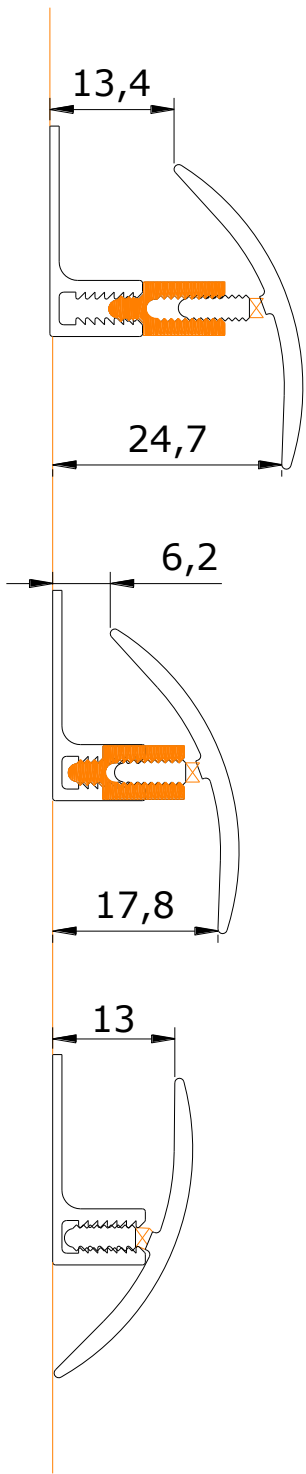

# Scotia

A polymer composite scotia, that can be decorated with a durable hot stamp foil in any wood or stone effect required, or laminated with a real wood veneer or paper wrap.

## Product Details:

- Easy to cut to size and shape
- Can be fitted using pins or adhesive
- 100% water resistant
- Can be shaped to fit uneven walls or bay windows by using hot water or air
- Supplied in any length ( standard 2 or 2.4m)
- Made from 75% recycled materials and is 100% recyclable
- Can be over painted if required with standard gloss paints
- Available in a standard range of colours or can be supplied in any match dependent on volume

# Standard Universal Door Bar

This PVC door threshold is manufactured with a flexible co-extruded hinge to allow it to be used in any of the height situations shown below and is decorated with a durable man made veneer that can be matched to any wood or stone effect required.

## Product Details:

- Suitable for all wood, laminate, vinyl and engineered floors
- Combination of transition and leveling/reducing profile
- Transition for same level floors from 7-21 mm
- Compensation of height difference with differing floor heights from 0-17 mm
- No screws necessary in the fixing of the covering profile
- Mounting rail can be fixed with screws or adhesive
- Adapts automatically in height and inclination
- Absolutely no gaps in the height range